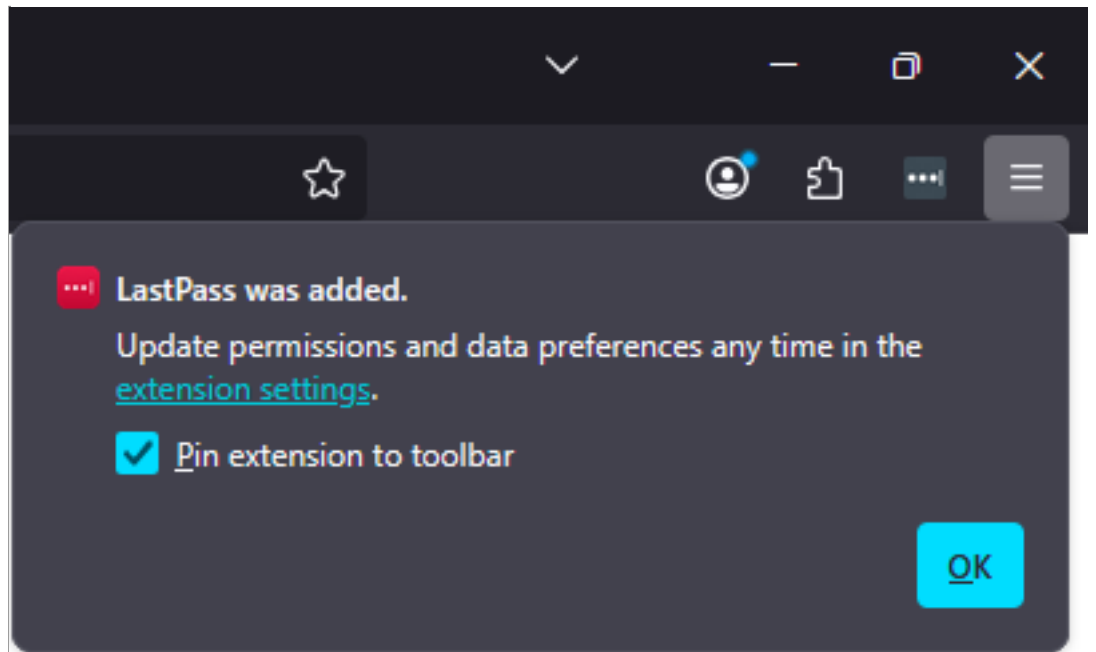

# Pin the LastPass Extension in Firefox

**Note:** These steps apply after you have installed the LastPass password manager extension in Firefox.

Step #	Task	Screenshot
1	Open Firefox.  In the upper right-hand corner click on the puzzle piece icon.	
2	If you just installed LastPass, you can leave a check in the box labeled "Pin extension to toolbar" and click "OK".	

If you installed LastPass and do not see this pop up continue to the next step. Otherwise proceed to step 5.

3 Click the gear icon next to the LastPass entry in the list.

4 Click "Pin to Toolbar" in the drop down menu.