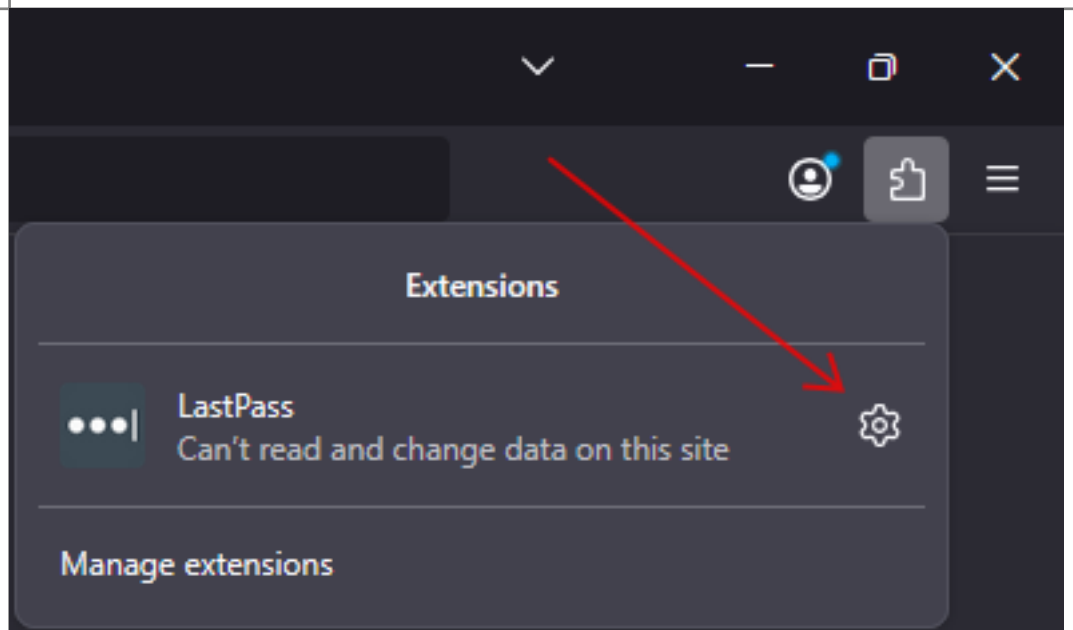

# Pin the LastPass Extension in Firefox

**Note:** These steps apply after you have installed the LastPass password manager extension in Firefox.

Step #	Task	Screenshot
1	Open Firefox.  In the upper right-hand corner click on the puzzle piece icon.	
2	If you just installed LastPass, you can leave a check in the box labeled "Pin extension to toolbar" and click "OK".	

If you installed LastPass and do not see this pop up continue to the next step. Otherwise proceed to step 5.

3 Click the gear icon next to the LastPass entry in the list.

4 Click "Pin to Toolbar" in the drop down menu.