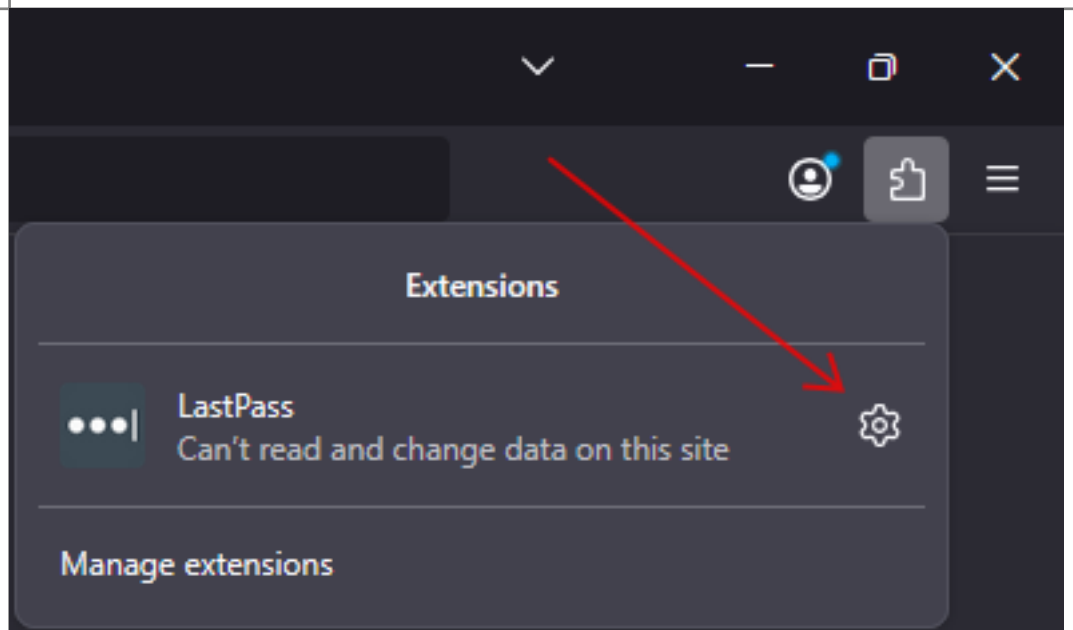

Pin the LastPass Extension in Firefox

Note: These steps apply after you have installed the LastPass password manager extension in Firefox.

Step #	Task	Screenshot
1	<p>Open Firefox.</p> <p>In the upper right-hand corner click on the puzzle piece icon.</p>	
2	<p>If you just installed LastPass, you can leave a check in the box labeled "Pin extension to toolbar" and click "OK".</p>	

If you installed LastPass and do not see this pop up continue to the next step. Otherwise proceed to step 5.

3 Click the gear icon next to the LastPass entry in the list.

4 Click "Pin to Toolbar" in the drop down menu.