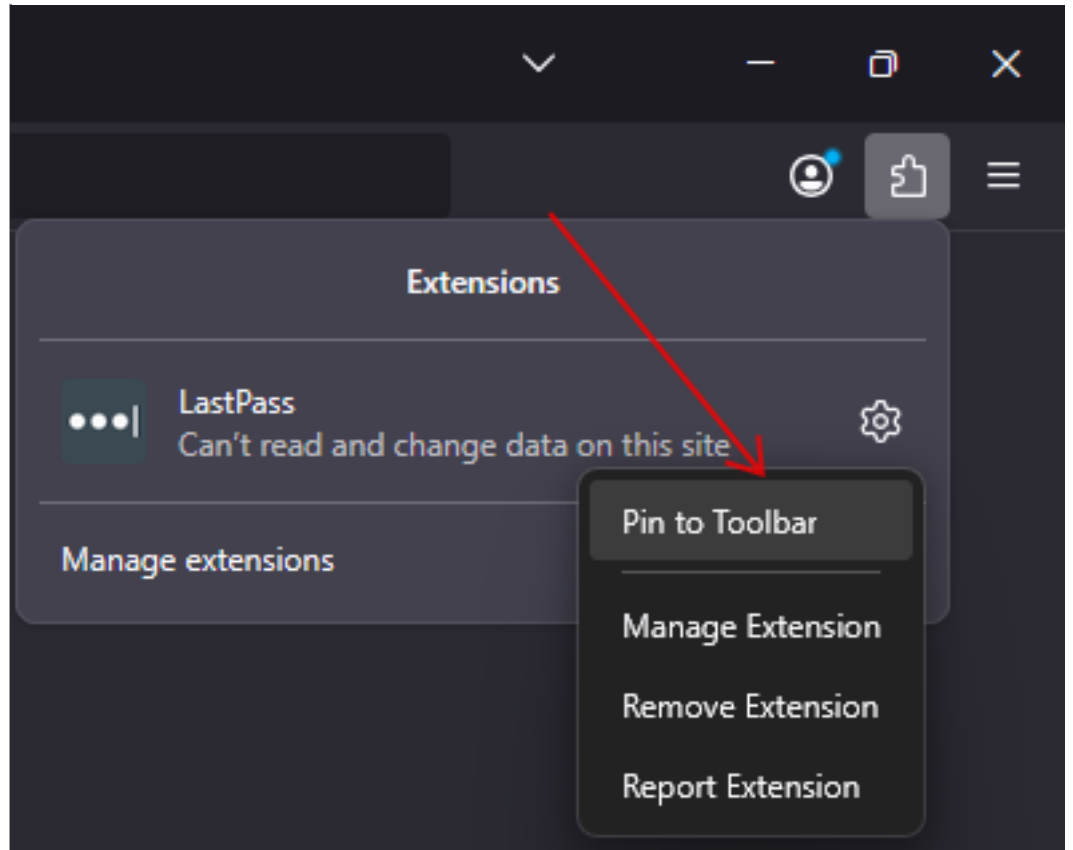

# Pin the LastPass Extension in Firefox

**Note:** These steps apply after you have installed the LastPass password manager extension in Firefox.

Step #	Task	Screenshot
1	Open Firefox.  In the upper right-hand corner click on the puzzle piece icon.	
2	If you just installed LastPass, you can leave a check in the box labeled "Pin extension to toolbar" and click "OK".	

If you installed LastPass and do not see this pop up continue to the next step. Otherwise proceed to step 5.

3 Click the gear icon next to the LastPass entry in the list.

4 Click "Pin to Toolbar" in the drop down menu.