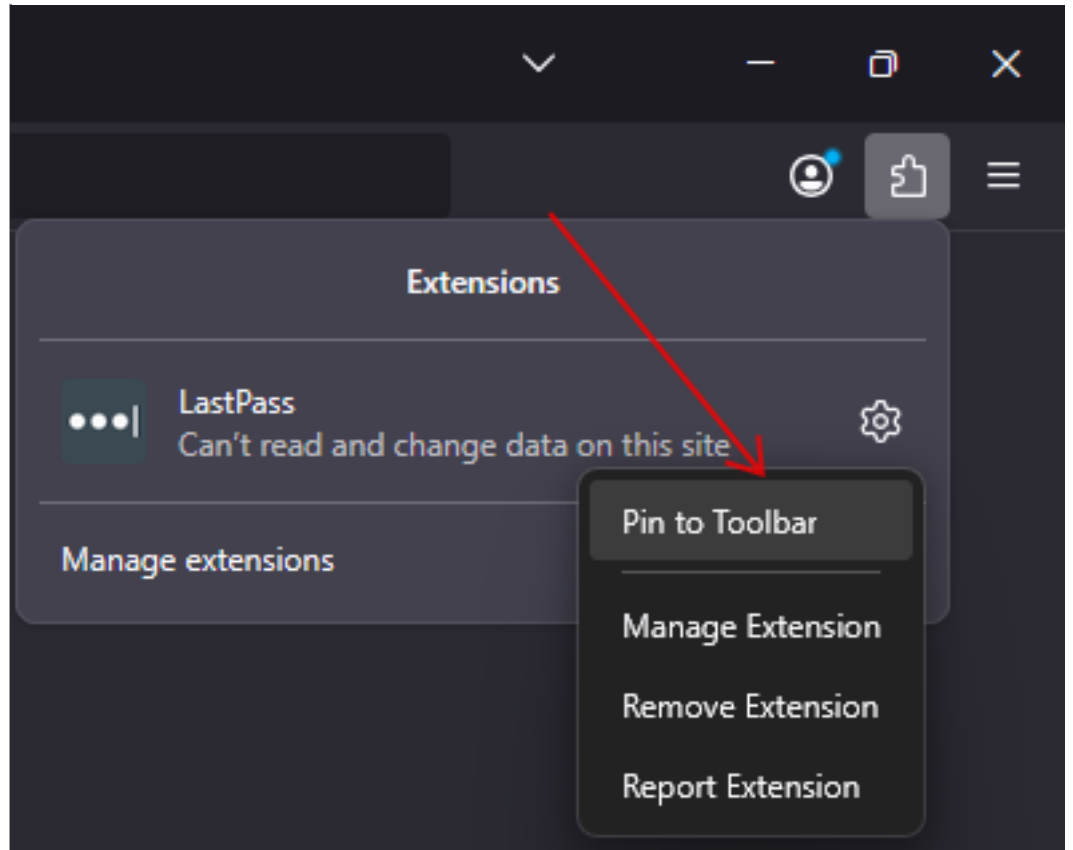

Pin the LastPass Extension in Firefox

Note: These steps apply after you have installed the LastPass password manager extension in Firefox.

Step #	Task	Screenshot
1	<p>Open Firefox.</p> <p>In the upper right-hand corner click on the puzzle piece icon.</p>	
2	<p>If you just installed LastPass, you can leave a check in the box labeled "Pin extension to toolbar" and click "OK".</p>	

If you installed LastPass and do not see this pop up continue to the next step. Otherwise proceed to step 5.

3 Click the gear icon next to the LastPass entry in the list.

4 Click "Pin to Toolbar" in the drop down menu.