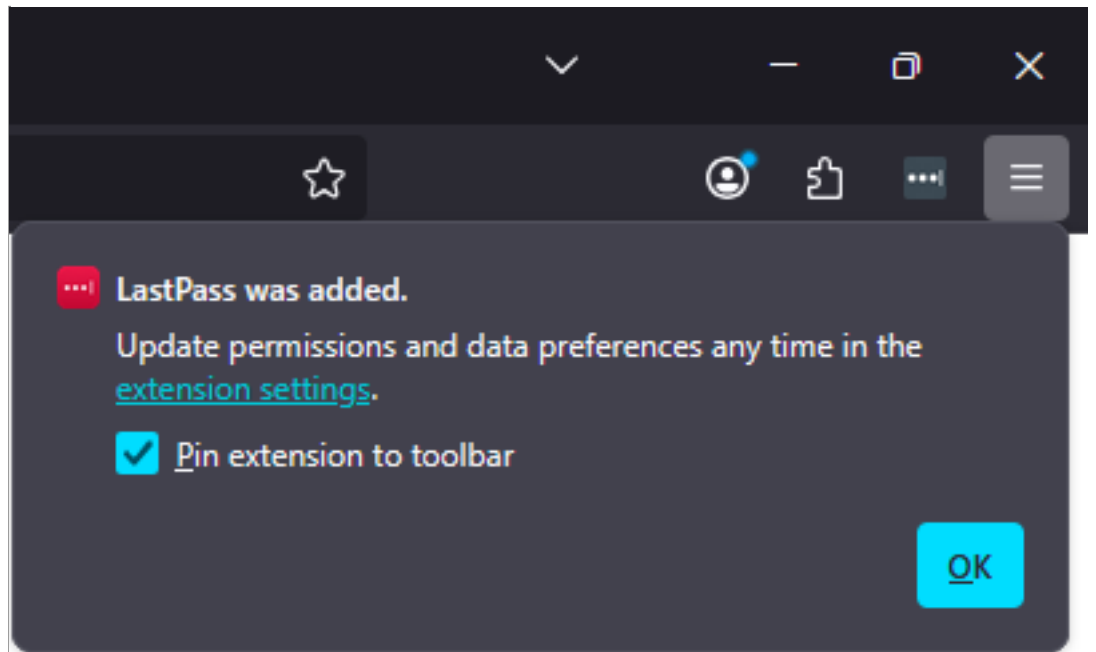

Pin the LastPass Extension in Firefox

Note: These steps apply after you have installed the LastPass password manager extension in Firefox.

Step #	Task	Screenshot
1	<p>Open Firefox.</p> <p>In the upper right-hand corner click on the puzzle piece icon.</p>	
2	<p>If you just installed LastPass, you can leave a check in the box labeled "Pin extension to toolbar" and click "OK".</p>	

If you installed LastPass and do not see this pop up continue to the next step. Otherwise proceed to step 5.

3 Click the gear icon next to the LastPass entry in the list.

4 Click "Pin to Toolbar" in the drop down menu.