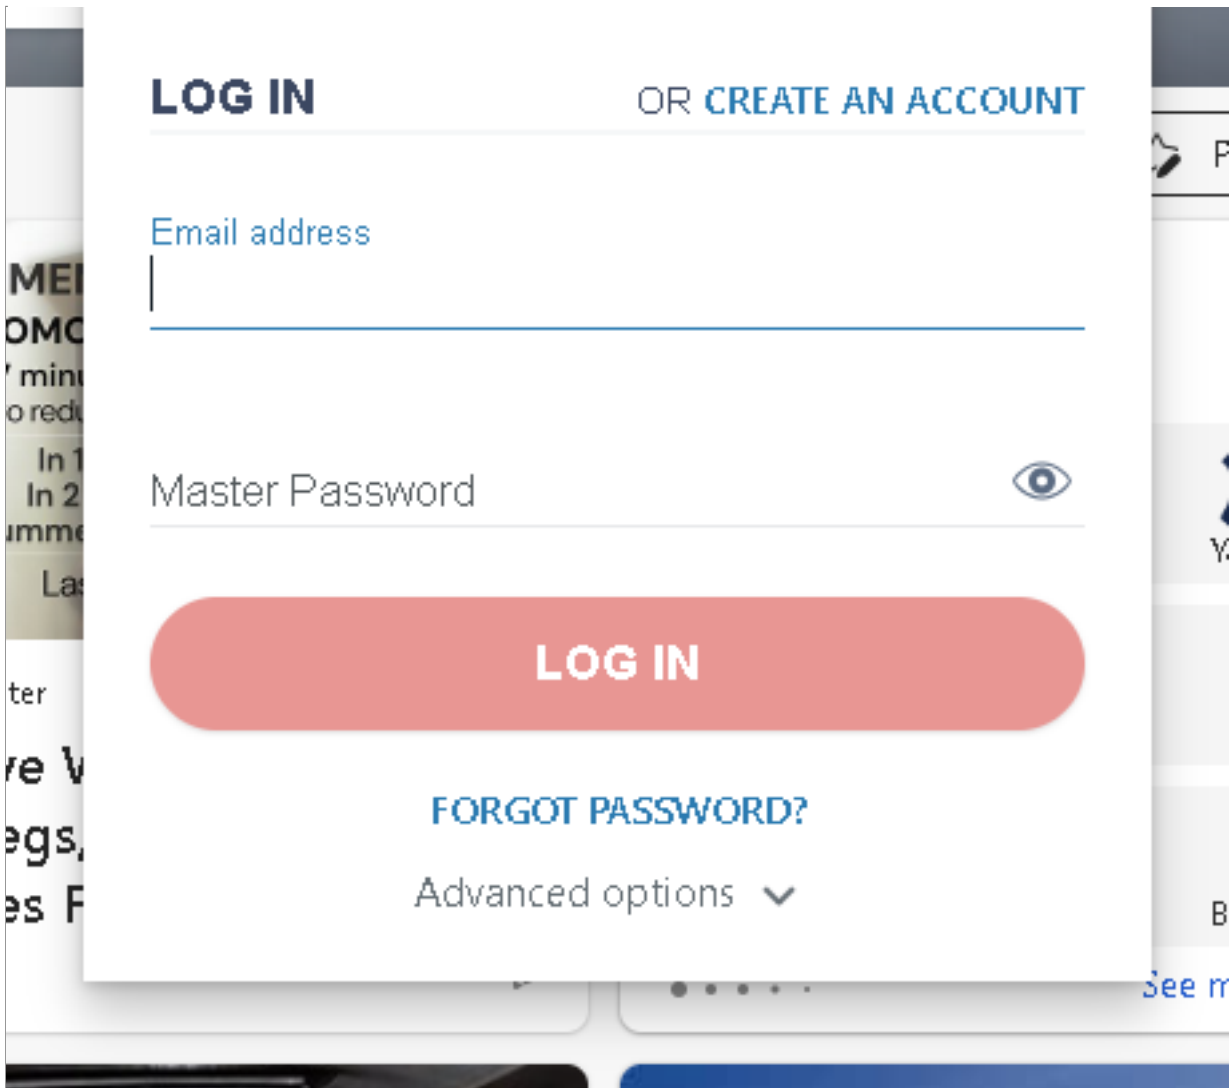

# Pin the LastPass Extension in Edge

**Note:** These steps apply after you have installed the LastPass password manager extension in Edge.

Step #	Task	Screenshot
1	Open Edge.  In the upper right-hand corner click on the puzzle piece icon.	
2	Click the thumbtack icon next to the LastPass entry	

in the list.

3

The icon will appear in the upper right-hand corner of Edge.

Click the LastPass icon.

4

Enter your email address and

LastPass password.

5

Once you are signed in the LastPass icon will change

color  
and, if  
there  
are  
any re  
levant  
passw  
ords  
on the  
page,  
you  
may  
see a  
numb  
er imp  
osed  
on top  
of the  
LastP  
ass  
icon.