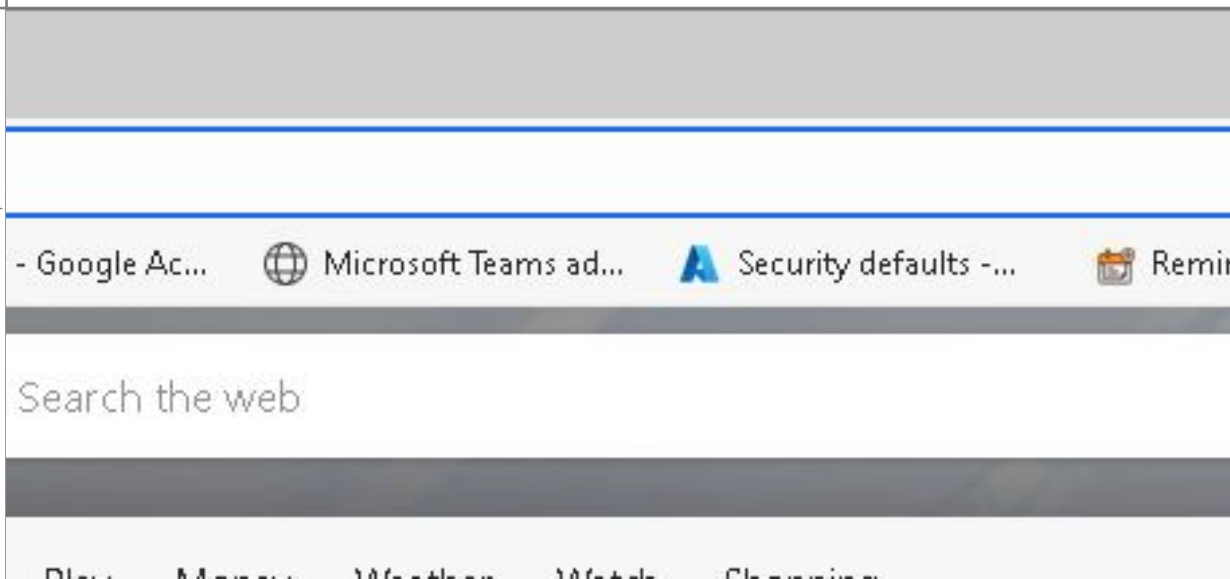

Pin the LastPass Extension in Edge

Note: These steps apply after you have installed the LastPass password manager extension in Edge.

Step #	Task	Screenshot
1	Open Edge. In the upper right-hand corner click on the puzzle piece icon.	
2	Click the thumbtack icon next to the LastPass entry	

in the list.

3

The icon will appear in the upper right-hand corner of Edge.

Click the LastPass icon.

4

Enter your email address and

LastPass password.

5

Once you are signed in the LastPass icon will change

color
and, if
there
are
any re
levant
passw
ords
on the
page,
you
may
see a
numb
er imp
osed
on top
of the
LastP
ass
icon.

Online URL: <https://kb.naturalnetworks.com/article.php?id=953>