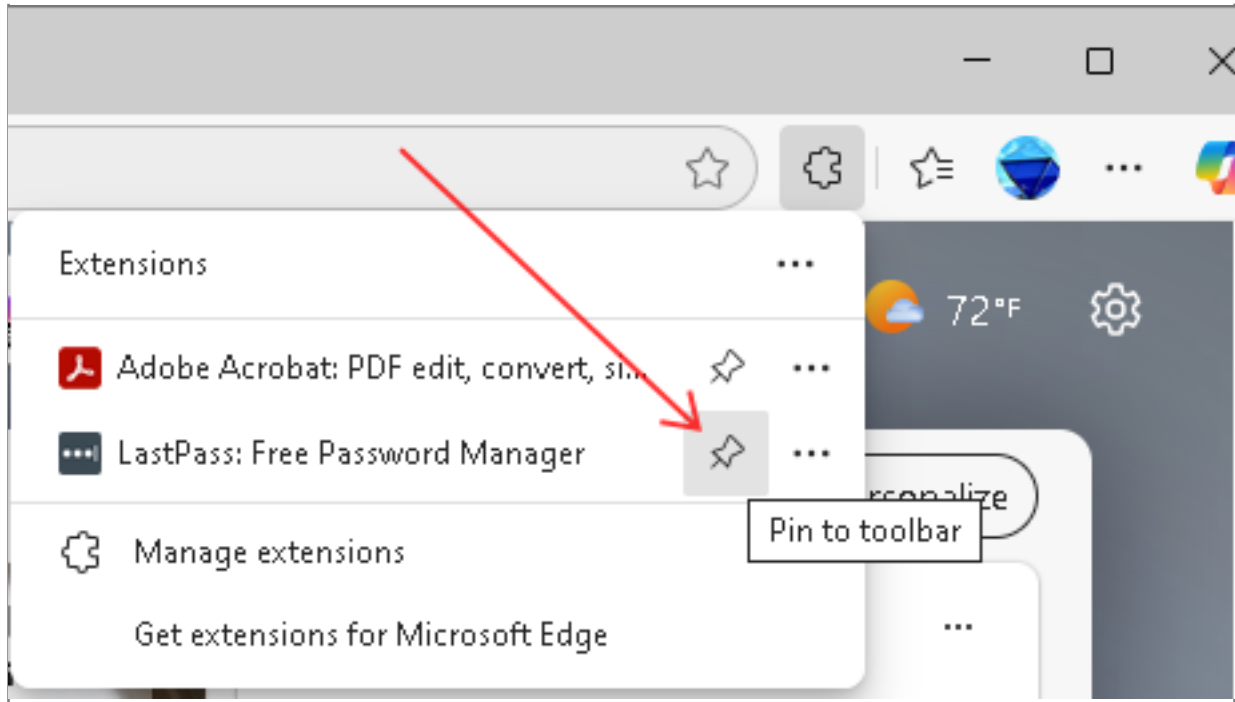

Pin the LastPass Extension in Edge

Note: These steps apply after you have installed the LastPass password manager extension in Edge.

Step #	Task	Screenshot
1	Open Edge. In the upper right-hand corner click on the puzzle piece icon.	
2	Click the thumbtack icon next to the LastPass entry	

in the list.

3

The icon will appear in the upper right-hand corner of Edge.

Click the LastPass icon.

4

Enter your email address and

LastPass password.

5

Once you are signed in the LastPass icon will change

color
and, if
there
are
any re
levant
passw
ords
on the
page,
you
may
see a
numb
er imp
osed
on top
of the
LastP
ass
icon.

Online URL: <https://kb.naturalnetworks.com/article.php?id=953>