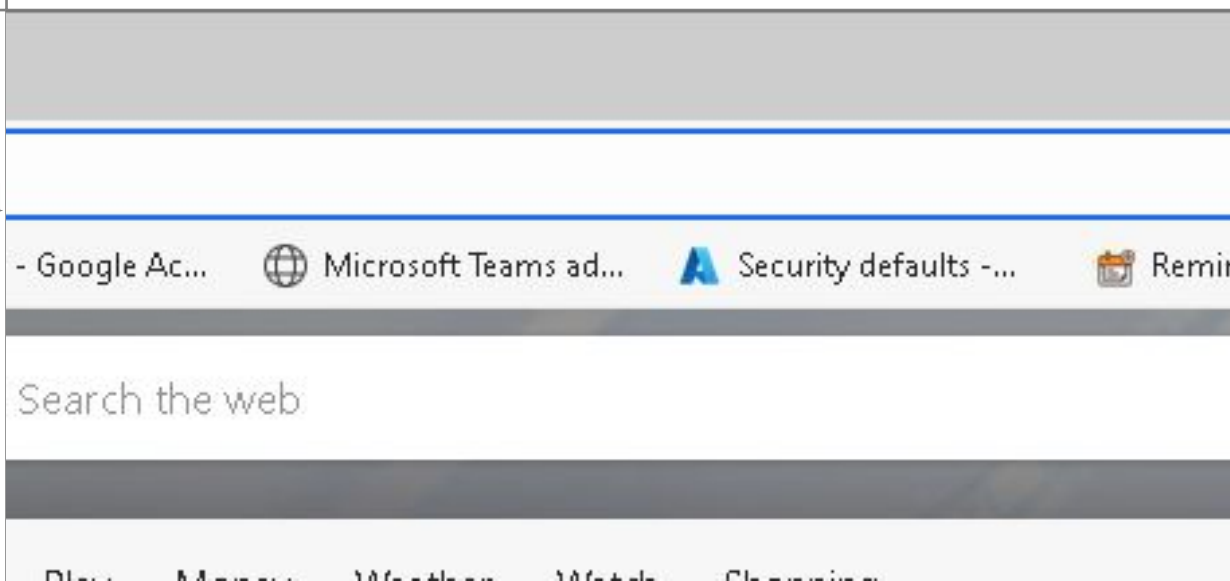

# Pin the LastPass Extension in Edge

**Note:** These steps apply after you have installed the LastPass password manager extension in Edge.

Step #	Task	Screenshot
1	Open Edge.  In the upper right-hand corner click on the puzzle piece icon.	
2	Click the thumbtack icon next to the LastPass entry	

in the list.

3

The icon will appear in the upper right-hand corner of Edge.

Click the LastPass icon.

4

Enter your email address and

LastPass password.

5

Once you are signed in the LastPass icon will change

color  
and, if  
there  
are  
any re  
levant  
passw  
ords  
on the  
page,  
you  
may  
see a  
numb  
er imp  
osed  
on top  
of the  
LastP  
ass  
icon.