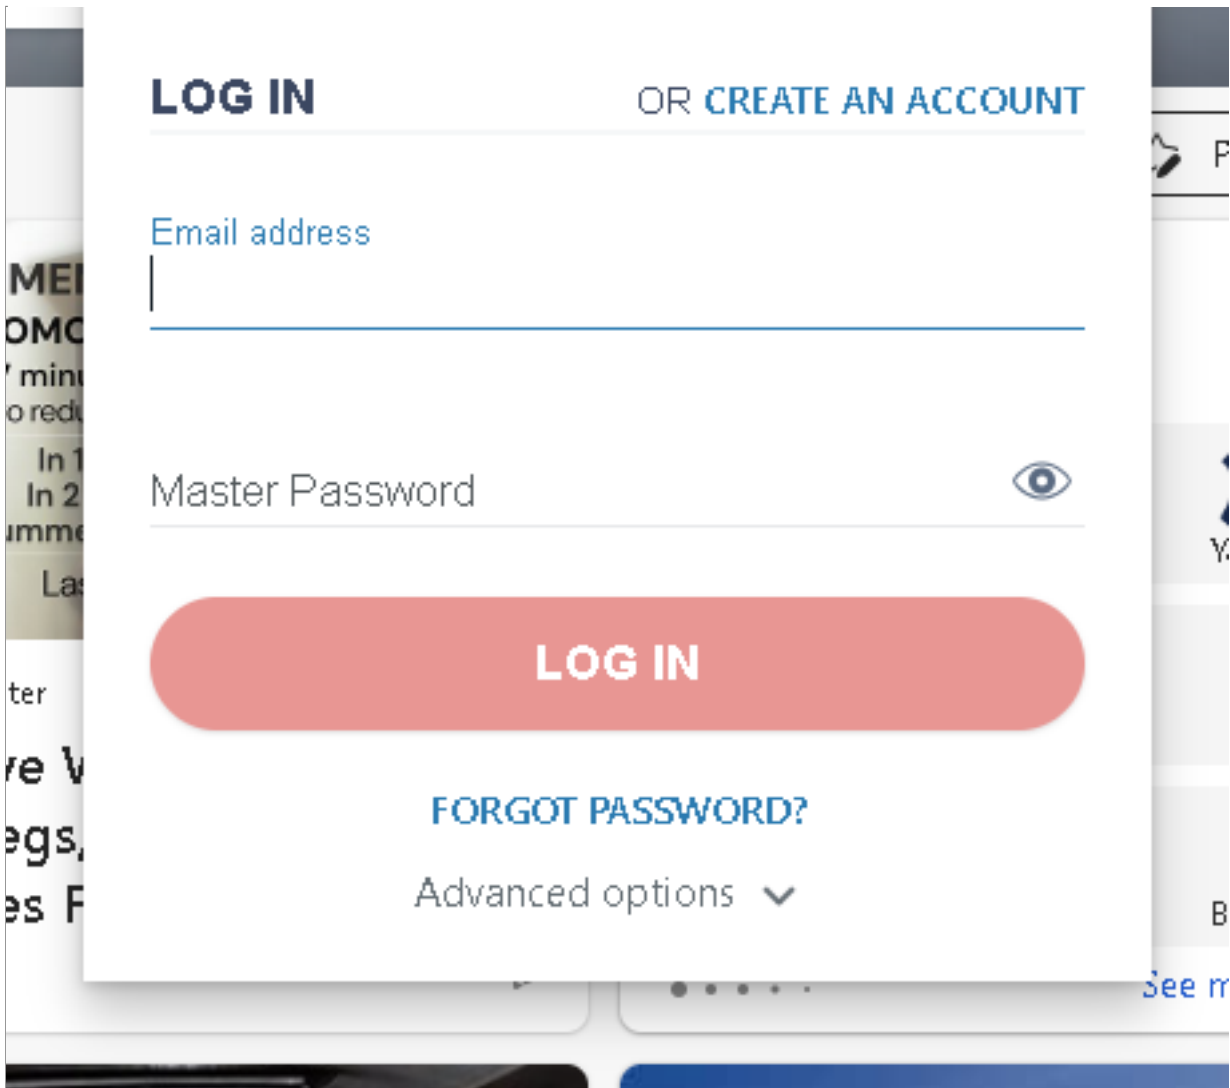

Pin the LastPass Extension in Edge

Note: These steps apply after you have installed the LastPass password manager extension in Edge.

Step #	Task	Screenshot
1	Open Edge. In the upper right-hand corner click on the puzzle piece icon.	
2	Click the thumbtack icon next to the LastPass entry	

in the list.

3

The icon will appear in the upper right-hand corner of Edge.

Click the LastPass icon.

4

Enter your email address and

LastPass password.

5

Once you are signed in the LastPass icon will change

color
and, if
there
are
any re
levant
passw
ords
on the
page,
you
may
see a
numb
er imp
osed
on top
of the
LastP
ass
icon.

Online URL: <https://kb.naturalnetworks.com/article.php?id=953>