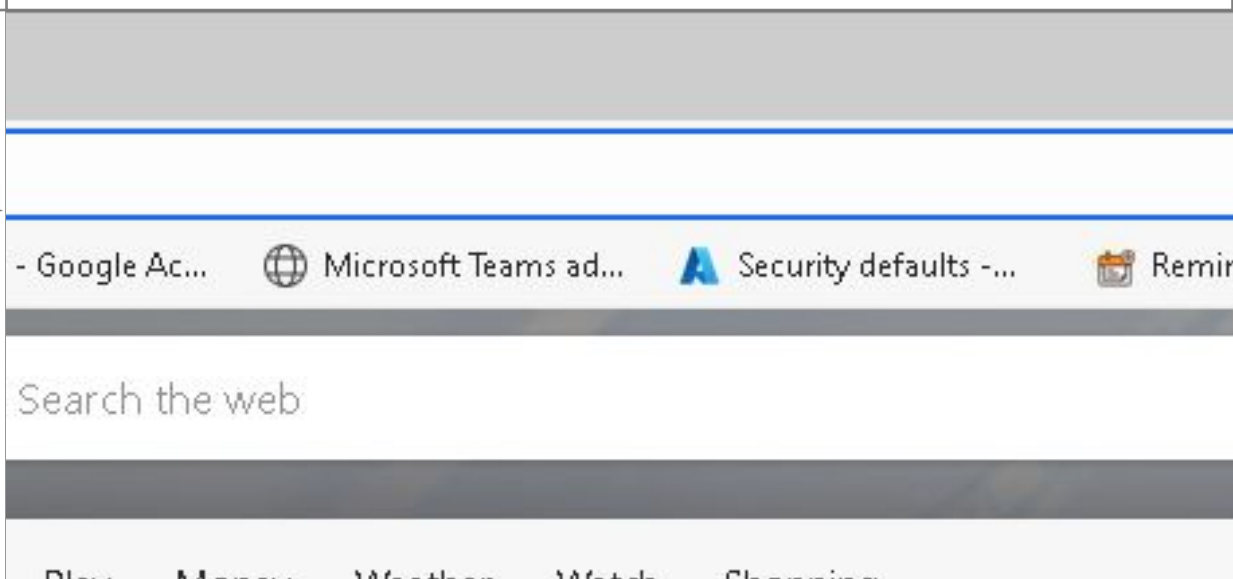

# Pin the LastPass Extension in Edge

**Note:** These steps apply after you have installed the LastPass password manager extension in Edge.

Step #	Task	Screenshot
1	Open Edge.  In the upper right-hand corner click on the puzzle piece icon.	
2	Click the thumbtack icon next to the LastPass entry	

in the list.

3

The icon will appear in the upper right-hand corner of Edge.

Click the LastPass icon.

4

Enter your email address and

LastPass password.

5

Once you are signed in the LastPass icon will change

color  
and, if  
there  
are  
any re  
levant  
passw  
ords  
on the  
page,  
you  
may  
see a  
numb  
er imp  
osed  
on top  
of the  
LastP  
ass  
icon.