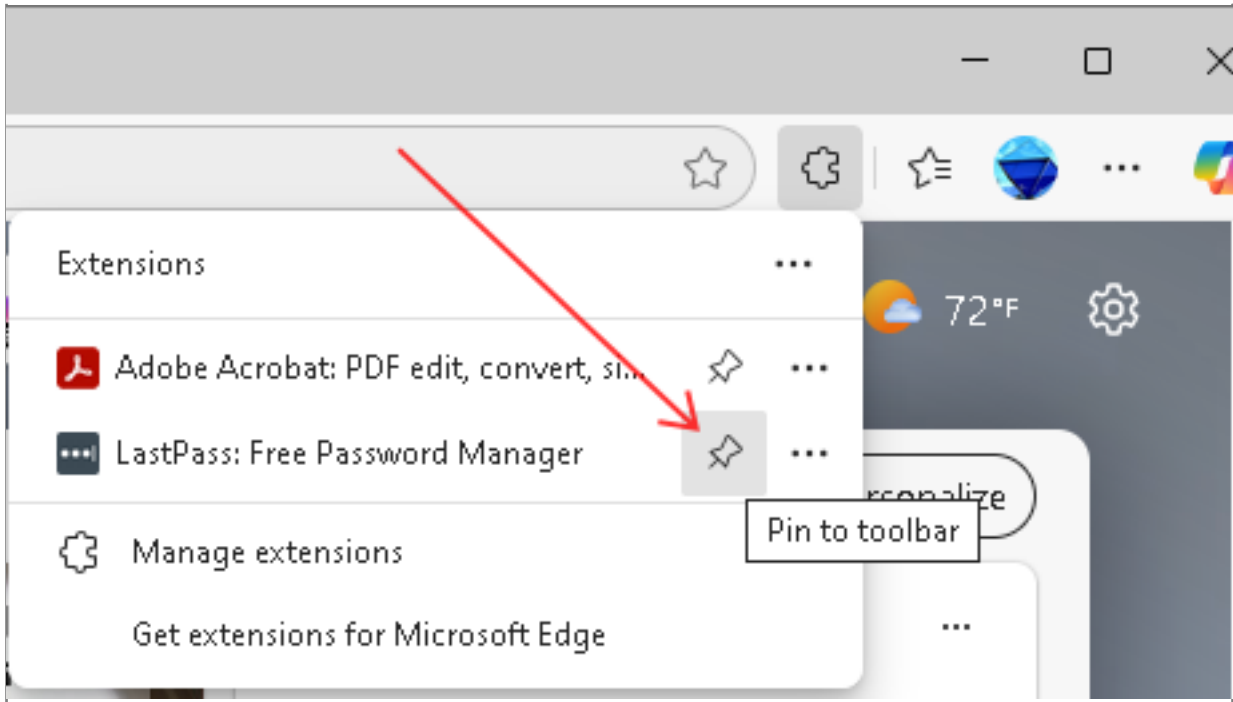

# Pin the LastPass Extension in Edge

**Note:** These steps apply after you have installed the LastPass password manager extension in Edge.

Step #	Task	Screenshot
1	Open Edge.  In the upper right-hand corner click on the puzzle piece icon.	
2	Click the thumbtack icon next to the LastPass entry	

in the list.

3

The icon will appear in the upper right-hand corner of Edge.

Click the LastPass icon.

4

Enter your email address and

LastPass password.

5

Once you are signed in the LastPass icon will change

color  
and, if  
there  
are  
any re  
levant  
passw  
ords  
on the  
page,  
you  
may  
see a  
numb  
er imp  
osed  
on top  
of the  
LastP  
ass  
icon.