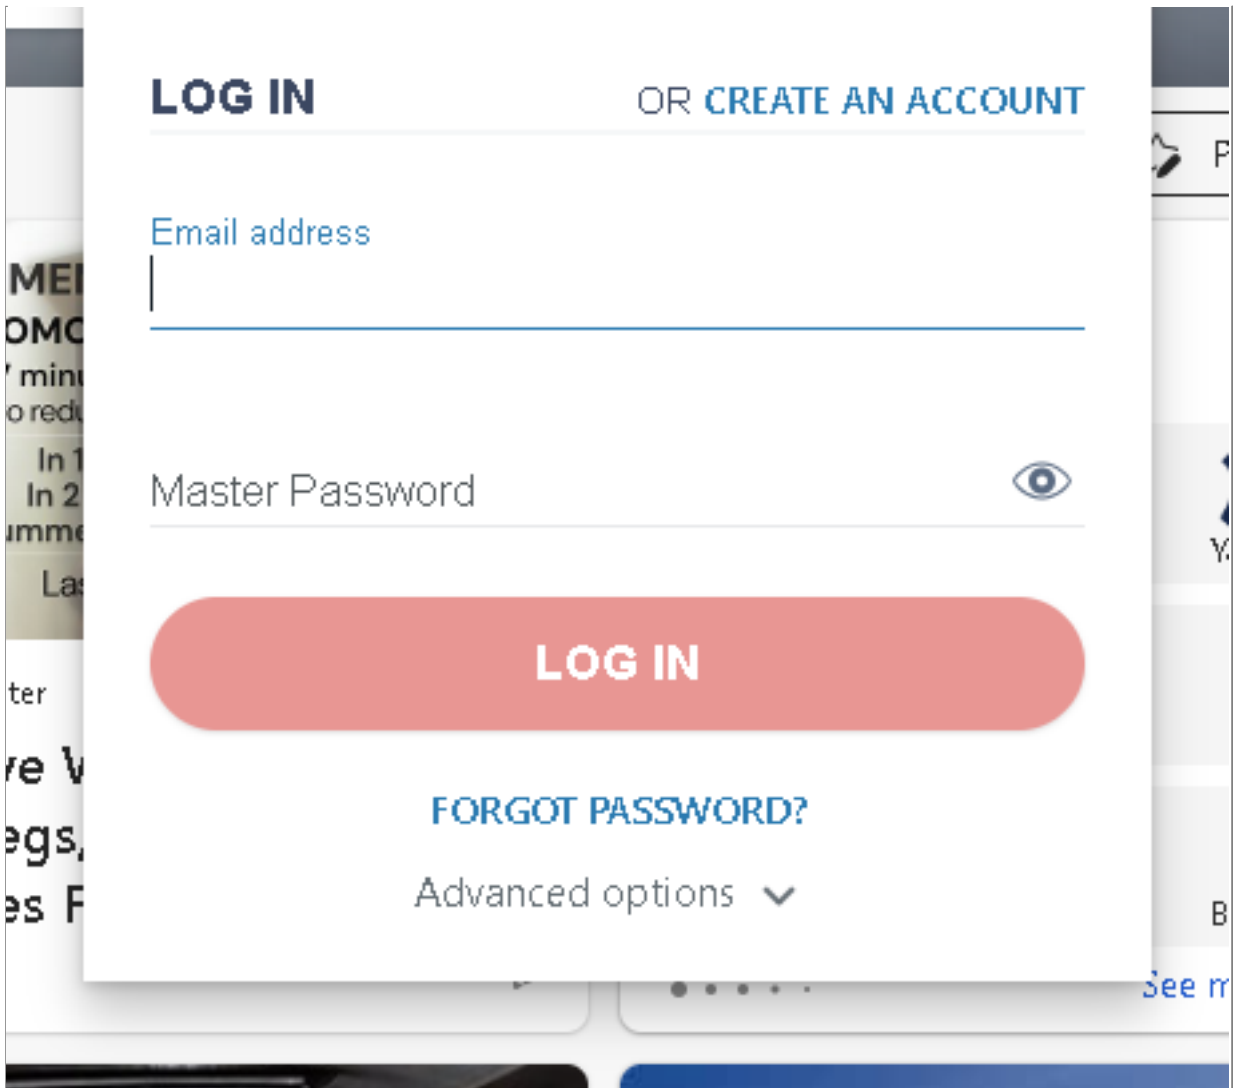

# Pin the LastPass Extension in Edge

**Note:** These steps apply after you have installed the LastPass password manager extension in Edge.

Step #	Task	Screenshot
1	Open Edge.  In the upper right-hand corner click on the puzzle piece icon.	
2	Click the thumbtack icon next to the LastPass entry	

in the list.

3

The icon will appear in the upper right-hand corner of Edge.

Click the LastPass icon.

4

Enter your email address and

LastPass password.

5

Once you are signed in the LastPass icon will change

color  
and, if  
there  
are  
any re  
levant  
passw  
ords  
on the  
page,  
you  
may  
see a  
numb  
er imp  
osed  
on top  
of the  
LastP  
ass  
icon.