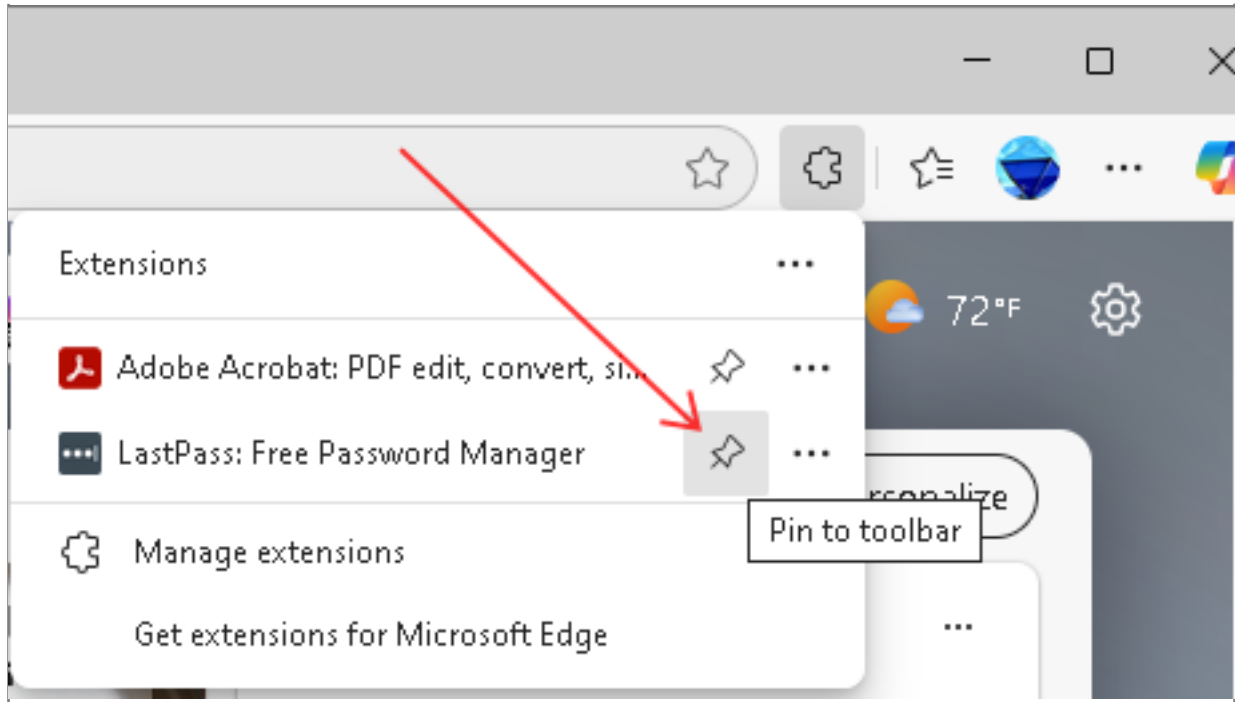

# Pin the LastPass Extension in Edge

**Note:** These steps apply after you have installed the LastPass password manager extension in Edge.

Step #	Task	Screenshot
1	Open Edge.  In the upper right-hand corner click on the puzzle piece icon.	
2	Click the thumbtack icon next to the LastPass entry	

in the list.

3

The icon will appear in the upper right-hand corner of Edge.

Click the LastPass icon.

4

Enter your email address and

LastPass password.

5

Once you are signed in the LastPass icon will change

color  
and, if  
there  
are  
any re  
levant  
passw  
ords  
on the  
page,  
you  
may  
see a  
numb  
er imp  
osed  
on top  
of the  
LastP  
ass  
icon.