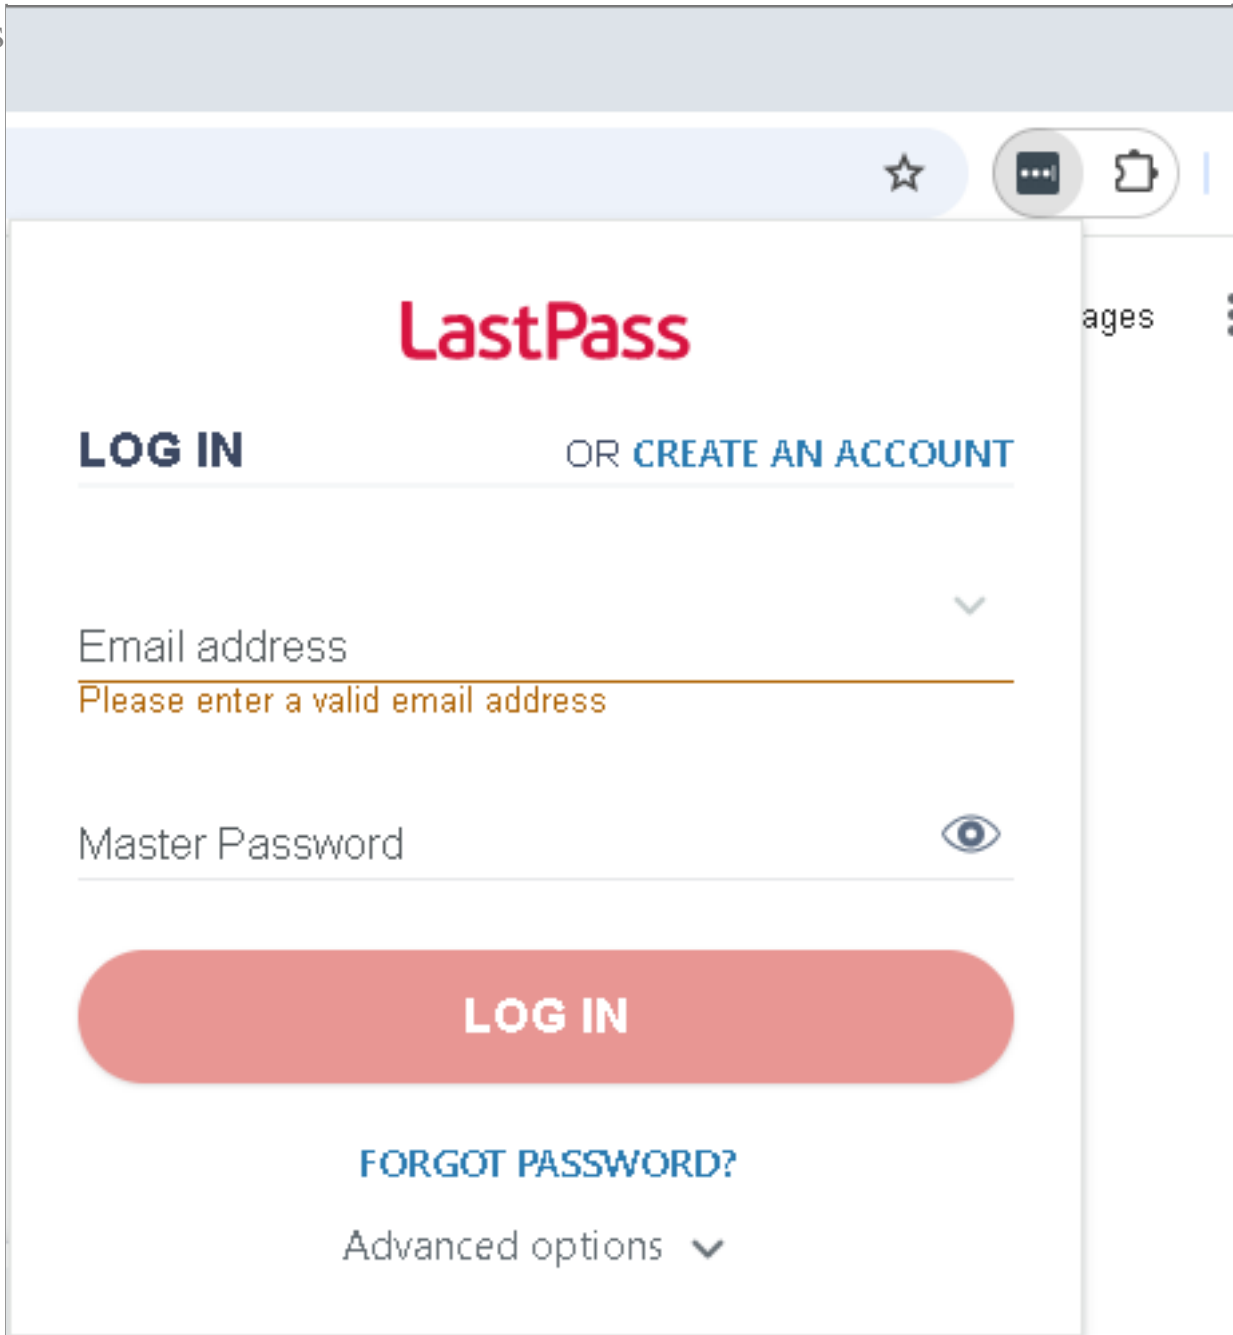

Pin the LastPass Extension in Chrome

Note: These steps apply after you have installed the LastPass password manager extension in Chrome.

Step #	Task	Screenshot
1	Open Chrome. In the upper right-hand corner click on the puzzle piece icon.	
2	Click the thumbtack icon next to the LastPass entry	

in the list.

3

The icon will appear in the upper right-hand corner of Chrome.

Click the LastPass icon.

4

Enter your email

addresses and LastPass passwords.

5 Once you are signed in the LastPass icon will c

change
color
and, if
there
are
any re
levant
passw
ords
on the
page,
you
may
see a
numb
er imp
osed
on top
of the
LastP
ass
icon.

Online URL: <https://kb.naturalnetworks.com/article.php?id=952>