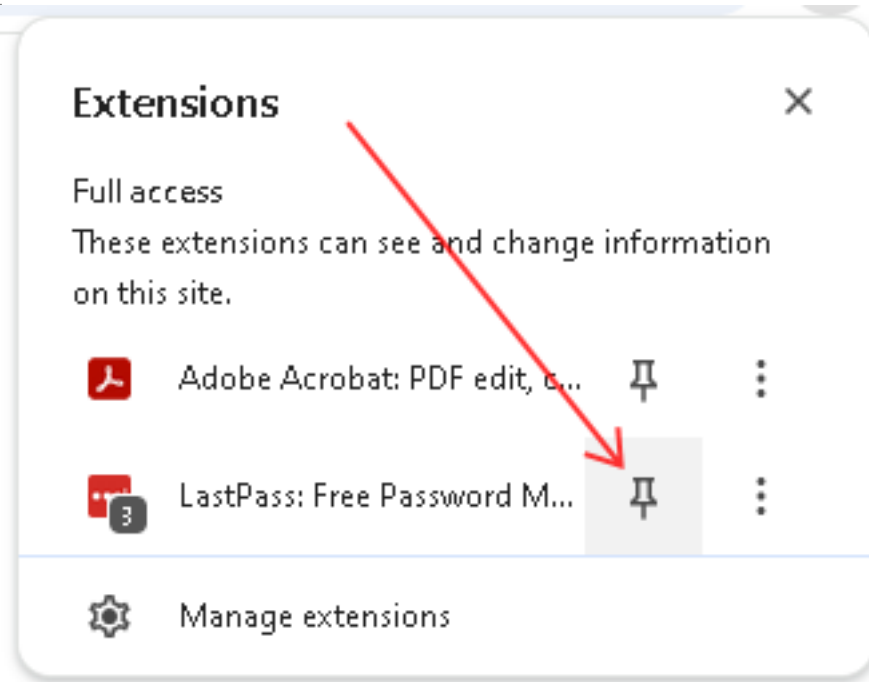

# Pin the LastPass Extension in Chrome

**Note:** These steps apply after you have installed the LastPass password manager extension in Chrome.

Step #	Task	Screenshot
1	Open Chrome.  In the upper right-hand corner click on the puzzle piece icon.	
2	Click the thumbtack icon next to the LastPass entry	

in the list.

3 The icon will appear in the upper right-hand corner of Chrome.

Click the LastPass icon.

4 Enter your email

addresses and LastPass passwords.

5 Once you are signed in the LastPass icon will c