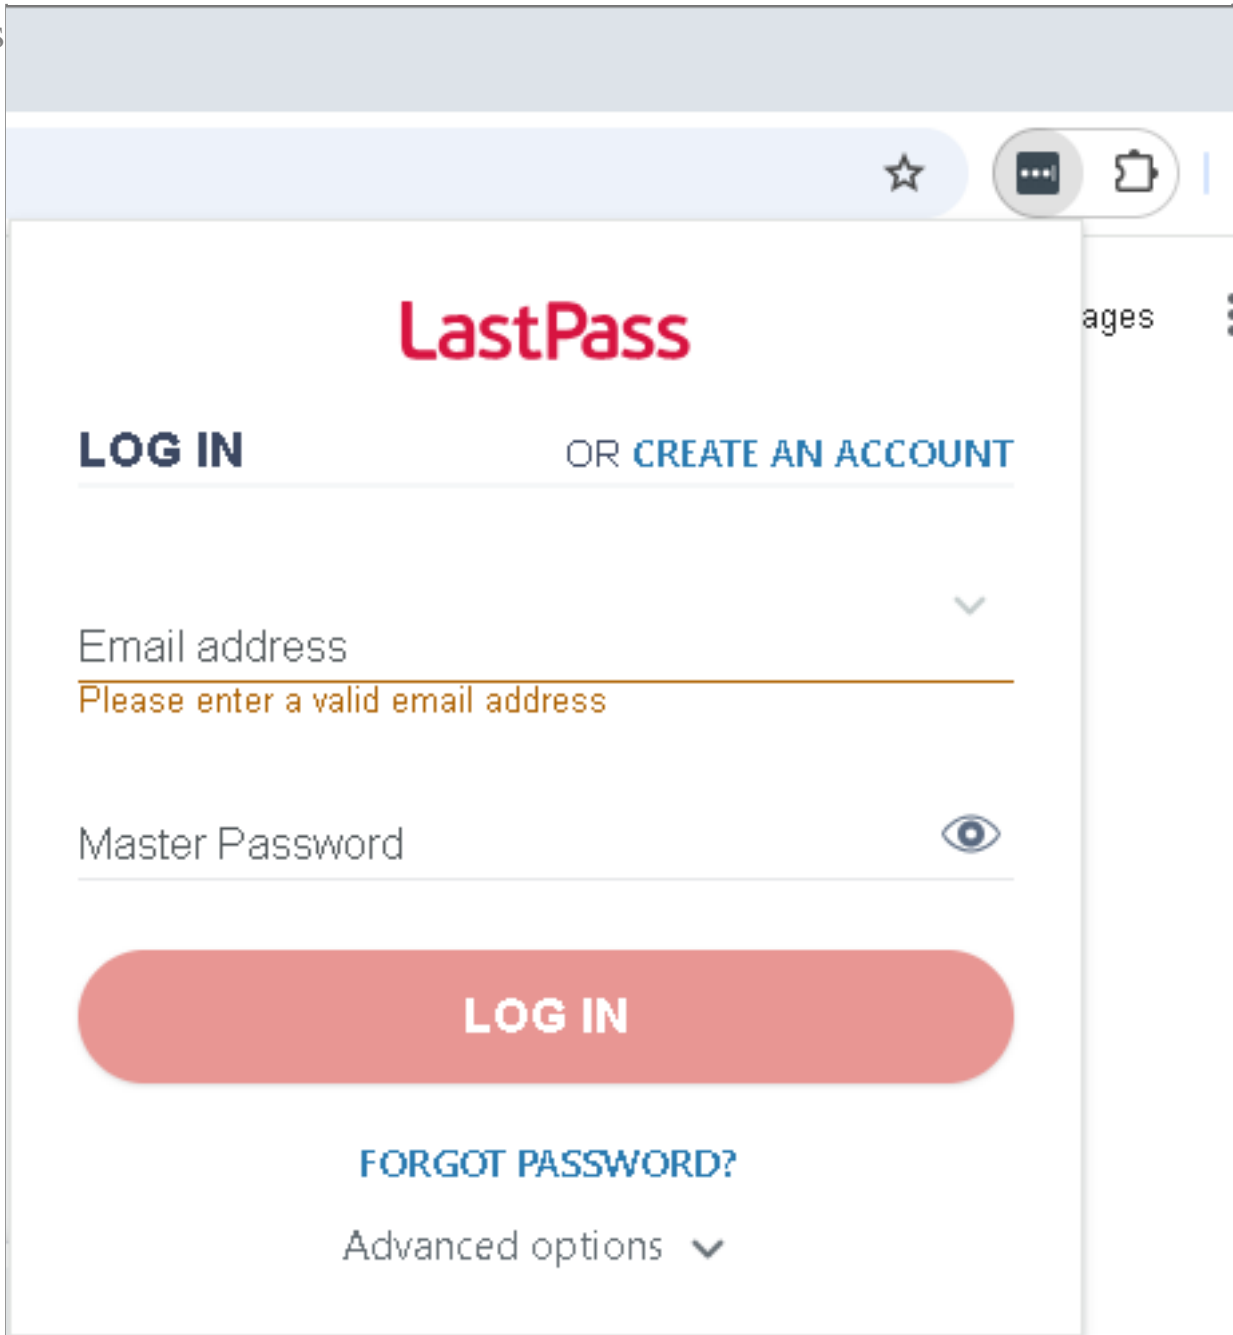

# Pin the LastPass Extension in Chrome

**Note:** These steps apply after you have installed the LastPass password manager extension in Chrome.

Step #	Task	Screenshot
1	Open Chrome.  In the upper right-hand corner click on the puzzle piece icon.	
2	Click the thumbtack icon next to the LastPass entry	

in the list.

3 The icon will appear in the upper right-hand corner of Chrome.

Click the LastPass icon.

4 Enter your email

addresses and LastPass passwords.

5 Once you are signed in the LastPass icon will c

change  
color  
and, if  
there  
are  
any re  
levant  
passw  
ords  
on the  
page,  
you  
may  
see a  
numb  
er imp  
osed  
on top  
of the  
LastP  
ass  
icon.

Online URL: <https://kb.naturalnetworks.com/article.php?id=952>