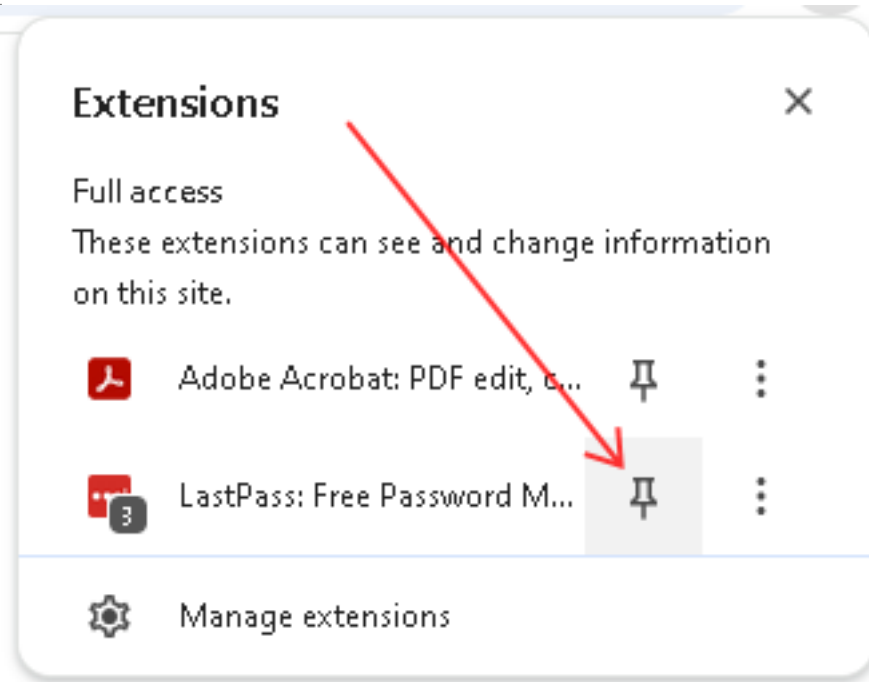

Pin the LastPass Extension in Chrome

Note: These steps apply after you have installed the LastPass password manager extension in Chrome.

Step #	Task	Screenshot
1	Open Chrome. In the upper right-hand corner click on the puzzle piece icon.	
2	Click the thumbtack icon next to the LastPass entry	

in the list.

3

The icon will appear in the upper right-hand corner of Chrome.

Click the LastPass icon.

4

Enter your email

addresses and LastPass passwords.

5 Once you are signed in the LastPass icon will c